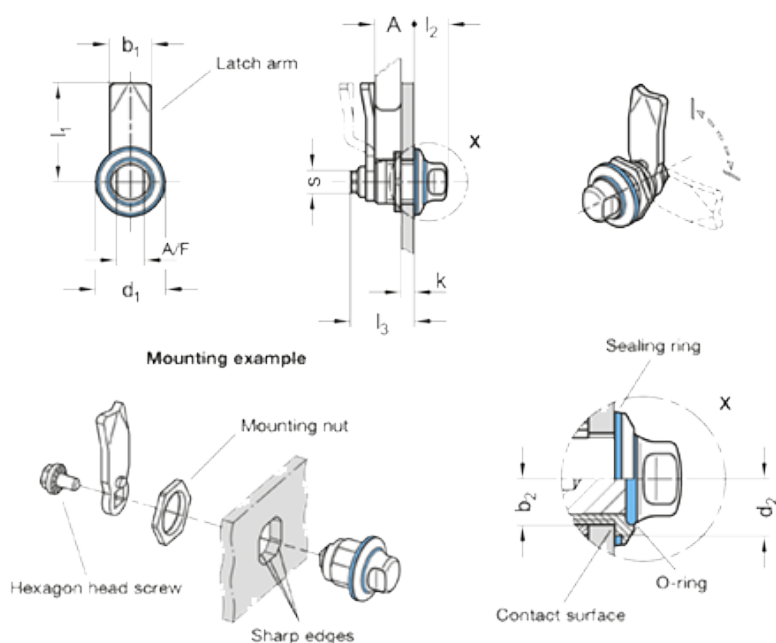

Article number: 20115030SW6FHE

Description: E+G Stainless steel latch GN 1150-FH-E
Hygienic Design

Measures

A/F = 13	l3 = 29
b1 = 19	kmin = 1.5
b2 = 10	la = 6
d1 = 30	s = 10
d2 = 13	
g = 125	
l1 = 45	
l2 = 15.3	